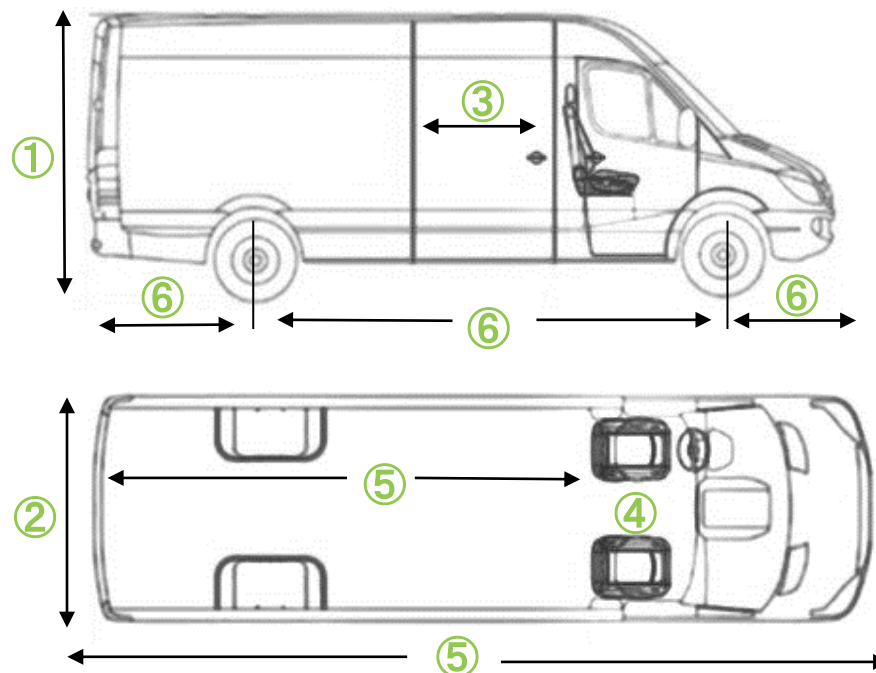

CARGO CAPACITY DIMENSION (6.8 M) 5

13.9 cubic meters (419x178x188 cm)

CARGO CAPACITY DIMENSION (7.6 M)

16.02 cubic meters (480x178x188 cm)

TIRES

205 / 75R / 17.5 (qty. 6)

EMERGENCY EXITS

Window, door

CARGO DOOR OPENING 3

Side: 129 cm, Rear: 165 cm

FRAME / BODY / ROOF

Steel

HVAC

Front, rear, electrical

ECU COMMUNICATION

CAN BUS, J1939

By region, application, availability

LAYOUT DIMENSIONS

① Height:

Exterior 262 cm
Interior 188 cm

② Width:

Exterior 202 cm
Interior 178 cm
W/ mirrors 242 cm

③ Cargo Door Openings:

Side 130 cm wide
Rear 165 cm wide

④ Seating:

Cabin seats 2
Bench seating 3

⑤ Length:

Exterior 690 cm
Interior 419 cm
(behind driver to rear)

⑥ Wheelbase:

Wheelbase 432 cm.
Rear overhang: 156 cm
Front overhang: 101cm

IMAGES

6.88 Meters is illustrated above