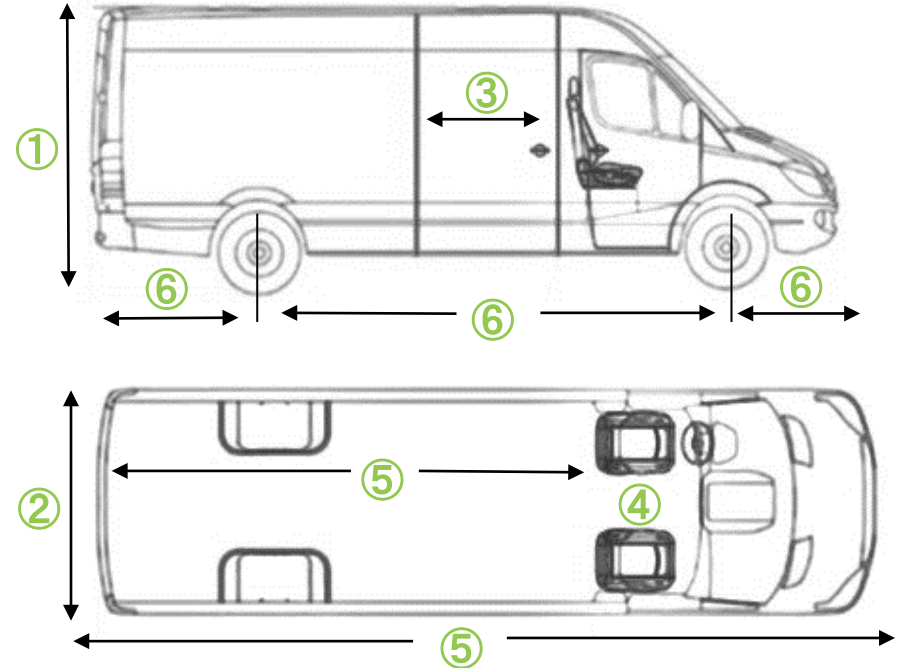

CARGO DOOR OPENING ③

Side: 51 inches, Rear: 65 inches

FRAME / BODY / ROOF

Steel

HVAC

Front, rear, electrical

ECU COMMUNICATION

CAN BUS, J1939

* Specification can vary

By region, application, availability

LAYOUT DIMENSIONS

① Height:

Exterior 103 in.
Interior 74 in.

② Width:

Exterior 79.5 in.
Interior 70 in.
W/ Mirrors 95.4 in.

③ Cargo Door Openings:

Side 51.2 in. wide
Rear 65 in. wide

④ Seating:

Cabin seats 2
Bench seating 3

⑤ Length:

Exterior 271.5 in.
Interior 165 in.
(behind driver to rear)

⑥ Wheelbase:

Wheelbase 170.2 in.
Rear overhang: 61.4 in.
Front overhang: 39.9 in